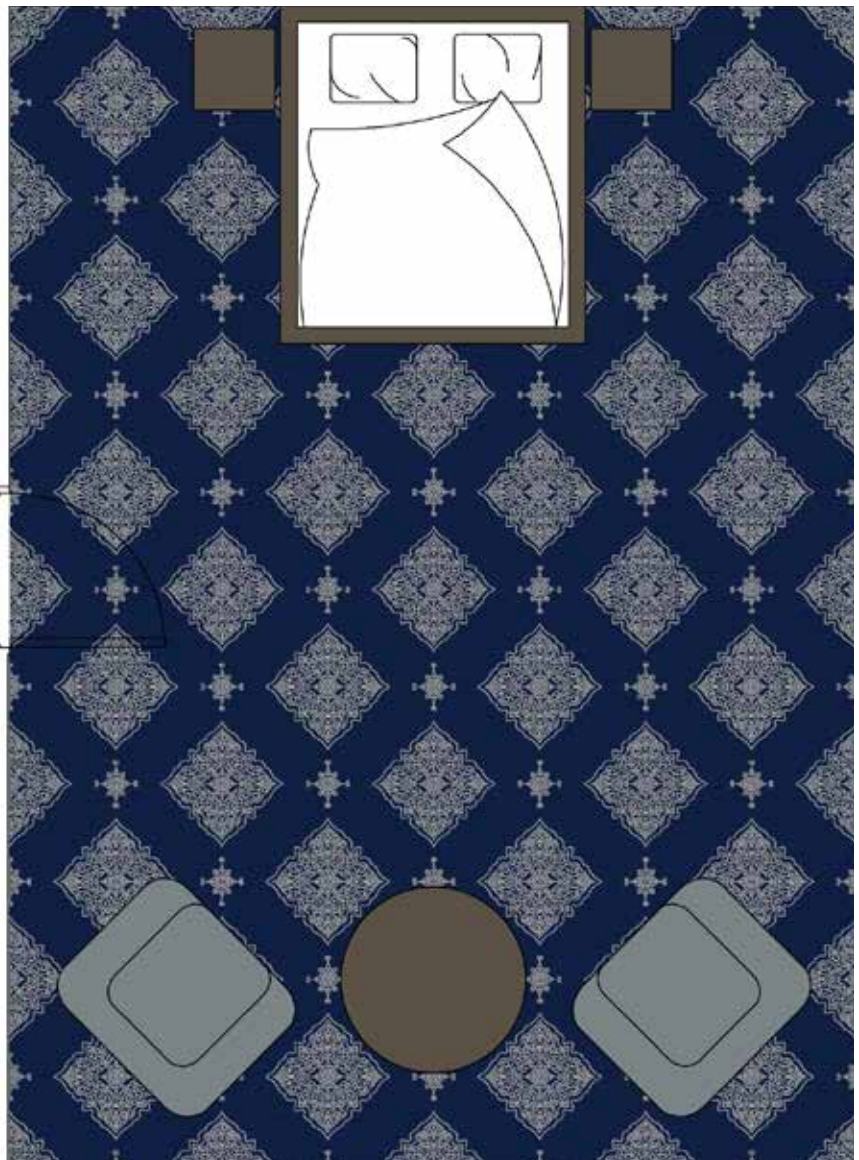

66 x 98 cm

5 colors

100 x 92 cm

4 colors

Ornaments